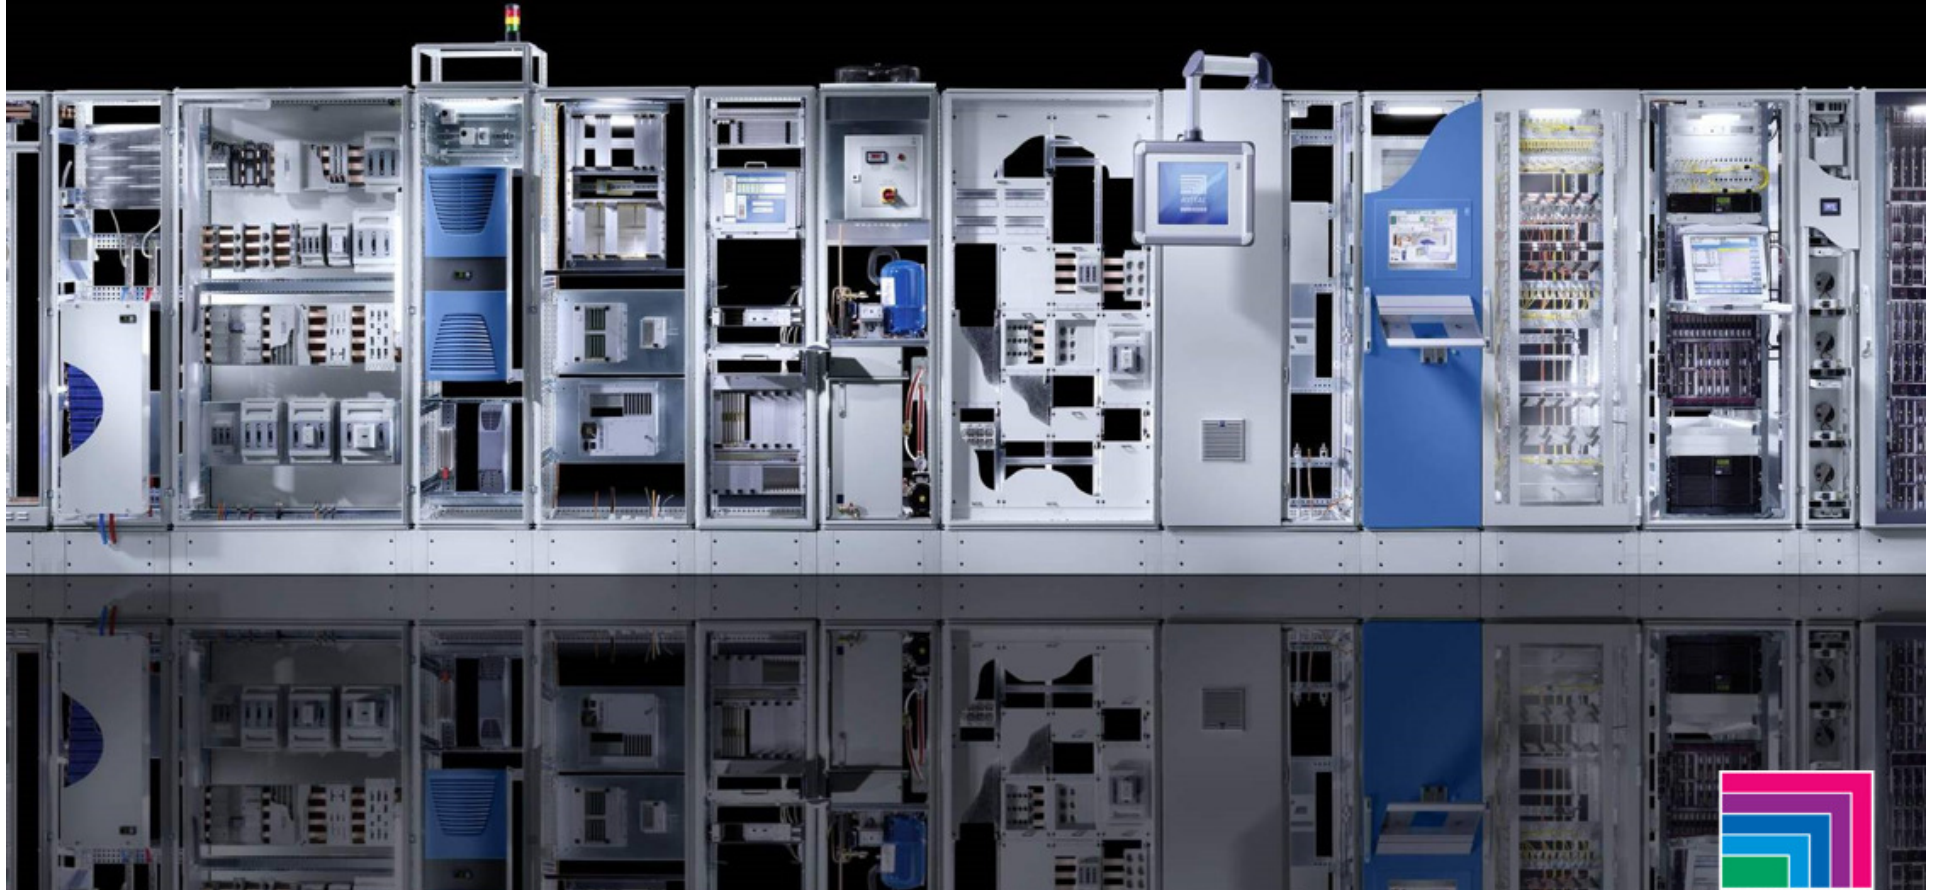

AE - WM Wallmount Enclosure Represented by Chess Controls Inc.

- Please note AE enclosure is being discontinued -

ENCLOSURES

POWER DISTRIBUTION

CLIMATE CONTROL

IT INFRASTRUCTURE

SOFTWARE & SERVICES